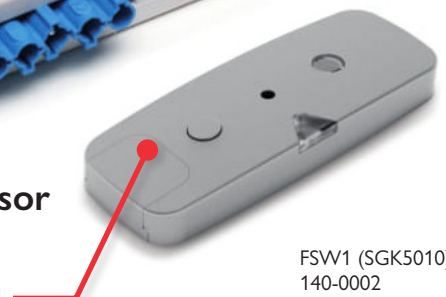

Currently the device only works with induction hobs.

Control Unit

Cuts off the electricity after the alarm has been set off

Temperature Sensor

Standalone sensor can be ceiling or wall mounted

FSW1 (SGK5010)
140-0002

EASY TO INSTALL AND EASY TO USE

FIRECHIEF®

MODEL:
FSW1

The Firechief Kitchen Stove Guard System can be installed by a qualified electrician in about 15 minutes. The Stove Guard sensor's battery has a 10 year life.